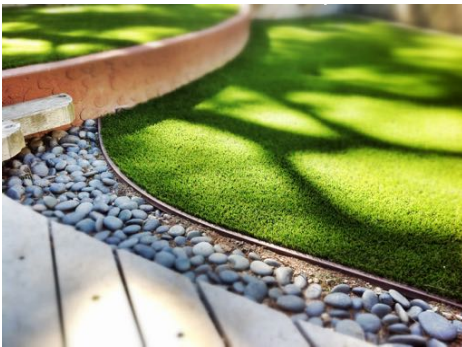

WONDER EDGE STANDARD

Wonder Edge artificial turf edgers are designed for quick and easy installation.

- ✓ You should be able to set your edge in **10%** of the time it takes to dig out and install bender board.
  - ✓ Gap slot allows convenient tucking of rough cut edges.
- ✓ Wonder Edge is also hardscape ready for a glue-down install over concrete or asphalt

SPECIFICATIONS

Item #	Description	Dimensions	Pack
WE08ST-BR	8' Length BROWN	8' Length 0.875" Height 2.5" Base	40 units/carton 96"L x 6"H x 8"W 10 cartons/pallet
WE08ST-BL	8' Length BLACK	8' Length 0.875" Height 2.5" Base	40 units/carton 96"L x 6"H x 8"W 10 cartons/pallet
WE08ST-GR	8' Length GREEN	8' Length 0.875" Height 2.5" Base	40 units/carton 96"L x 6"H x 8"W 10 cartons/pallet

LARGE QUANTITIES & PALLET DIMENSIONS

Internal connector included with every Wonder Edge unit

5 Cartons (Half Pallet)*

96" L x 48" W x 10" H
Weight: 350 lbs
Quantity: 250 units

* Shipped as loose cartons or pallet

10 Cartons (Single Pallet)

96" L x 48" W x 16" H
Weight: 620 lbs
Quantity: 400 units

20 Cartons (Double Pallet)

96" L x 48" W x 28" H
Weight: 1220 lbs
Quantity: 800 units

Note: Mixed color pallets optional

Ordering info:

949.201.8043 Direct

866.942.EDGE Toll Free & Fax:

Email: sales@thewonderedge.com

WonderEdge.com

Manufactured from recycled post-consumer material

WONDER EDGE™
SYNTHETIC GRASS EDGING SYSTEM

Proudly Made in the U.S.A.