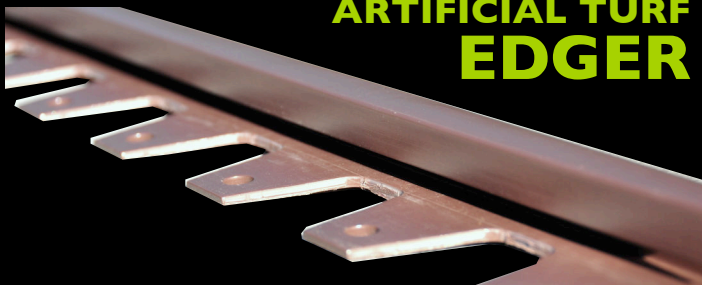

# WONDER EDGE™

SYNTHETIC GRASS EDGING SYSTEM

THE WORLD'S FIRST  
**ARTIFICIAL TURF  
EDGER**

**EASY  
INSTALL!**

**NO**

**DIGGING  
TRENCHING  
STAKES**

**GIVE YOUR TURF THE EDGE.**

[www.thewonderedge.com](http://www.thewonderedge.com)